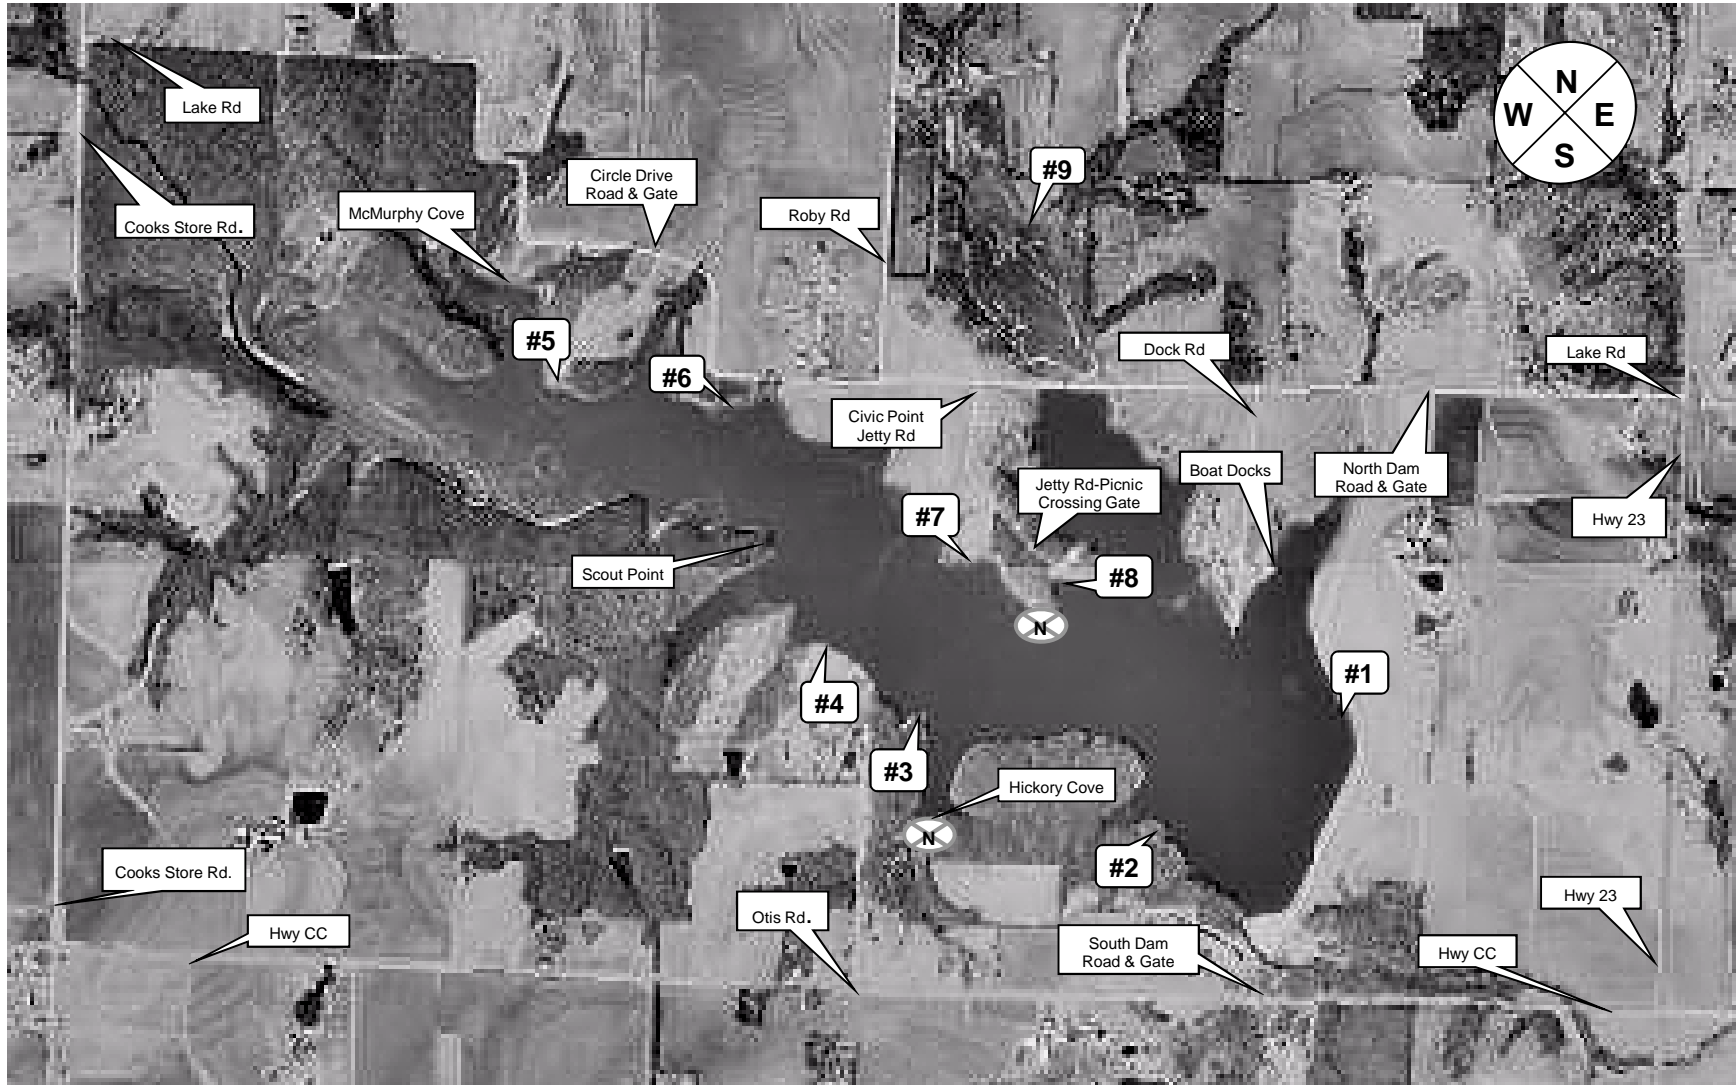

Concordia City Lake ~ Waterfowl Season

1	Dam Road
2	Deep Water
3	East Woodrich

4	West Woodrich
5	Refuge
6	Renno

7	Civic Point
8	East Civic Point
9	North Alternate

 Neutral Zone Area

CABLE LOCKS: Dam Rd ~ South Dam Rd ~ Civic Point Jetty Rd ~ Circle Drive Rd ~ North Alternate Access ~ Boat Ramp Access